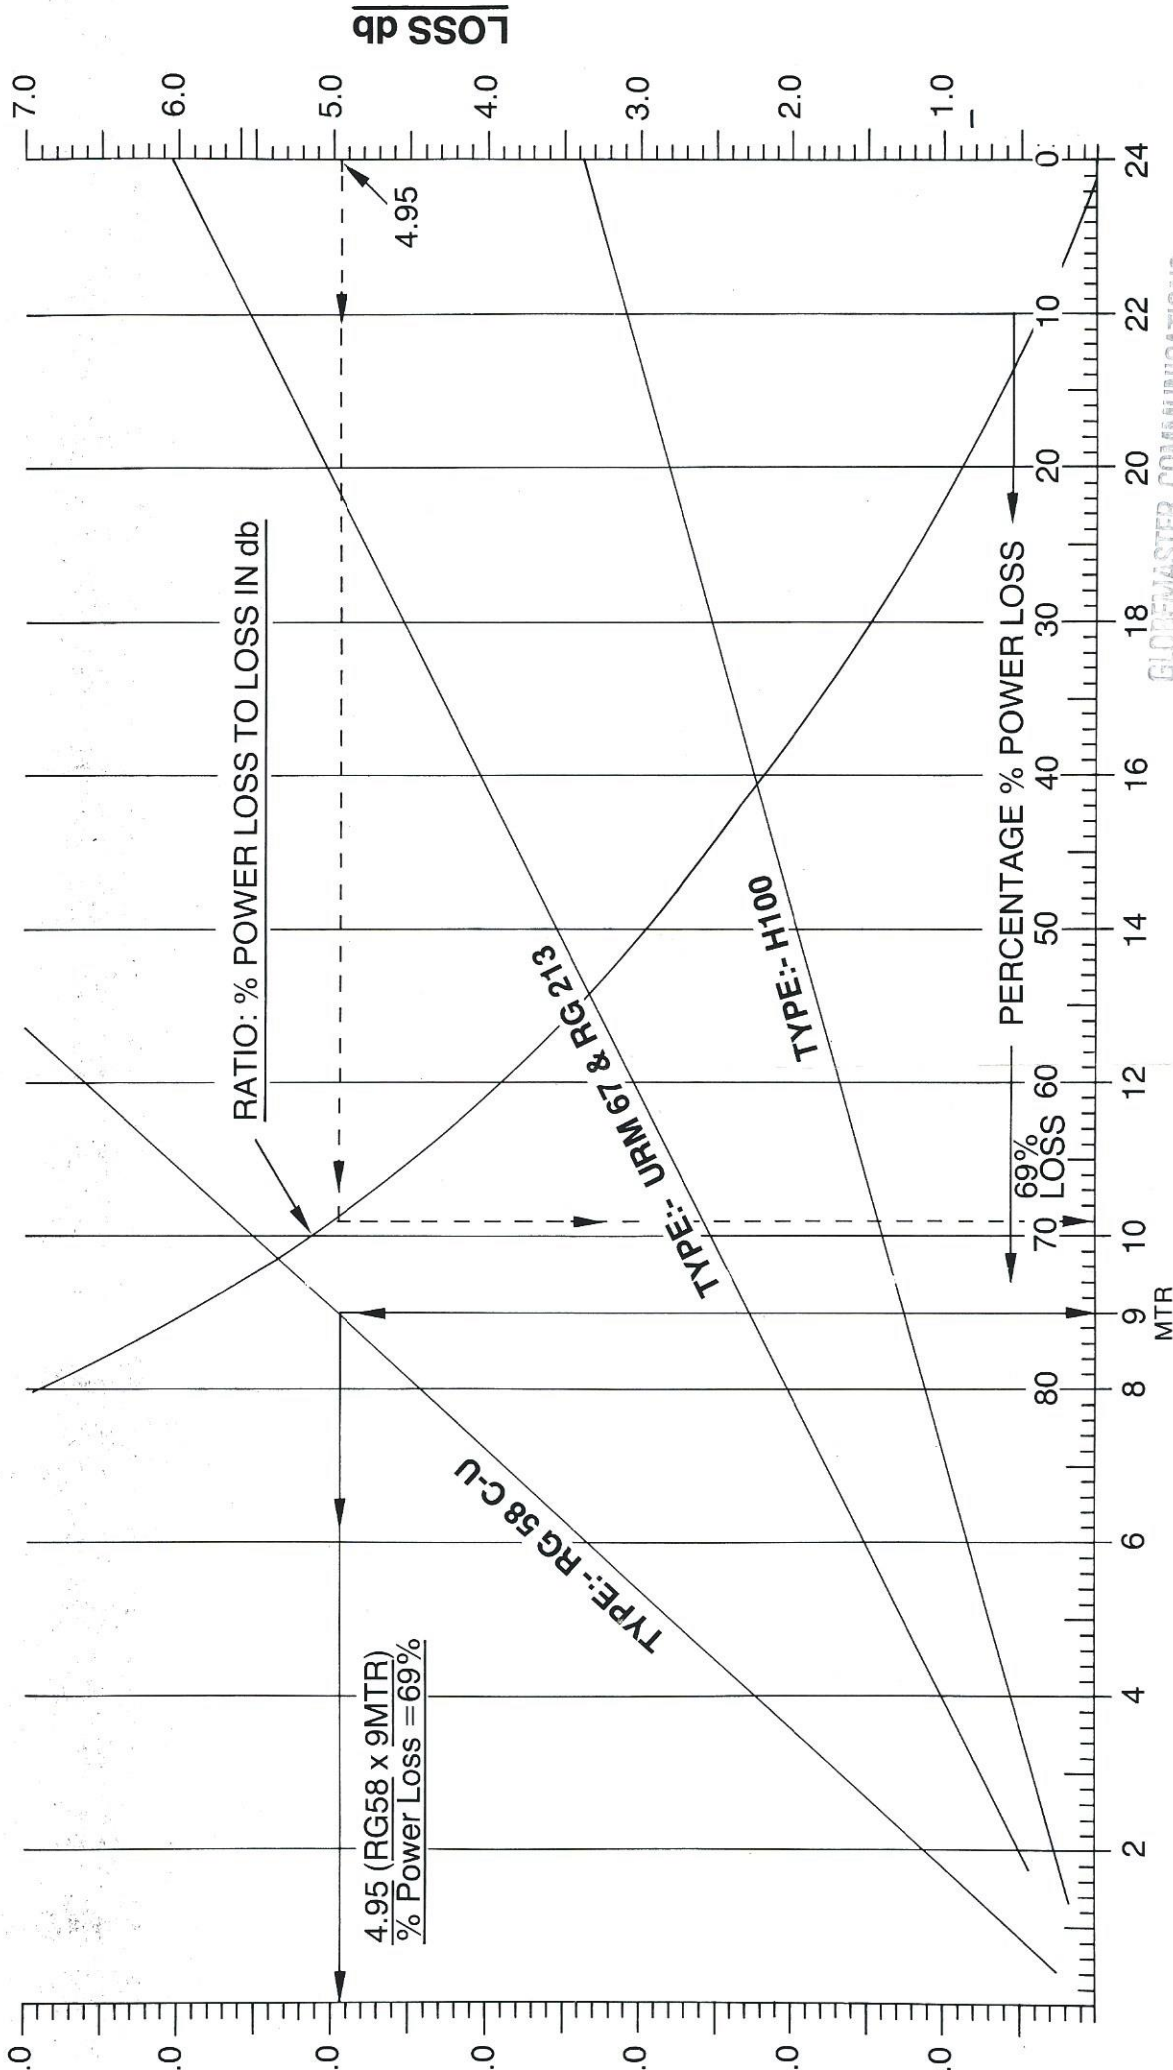

COAX CABLE LOSSES - AT 934 MHZ

GLOBEMASTER COMMUNICATIONS
 8A CHERWELL CLOSE, LANGLEY
 SLOUGH, BERKS SL3 8XB
 TELEPHONE SLOUGH 41191

LENGTH - METRES